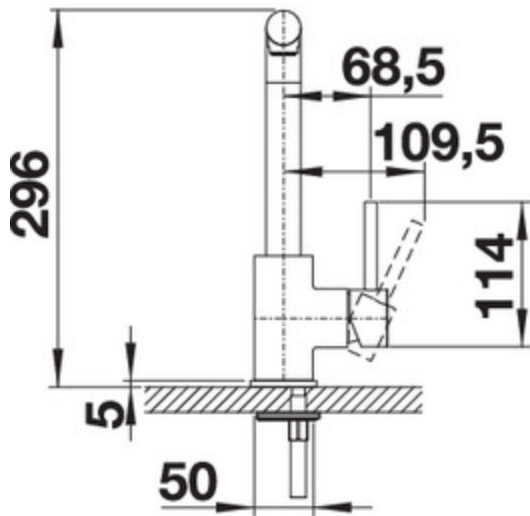

Colours

Available colours

chrome

metallic surface
Item No. 519810
High Pressure

Details

Side View

Swivelling

Scope of supply

- Single-lever mixer tap
- Spout can be swivelled by 360°
- Ø 35 mm tap hole required
- With ceramic disk cartridge
- Nylon-sheathed spray hose
- Flexible connector pipes, 350 mm long and 3/8" nut for particularly easy installation
- Serially with non-return valve and thus guaranteed against reflux in accordance with EN 1717