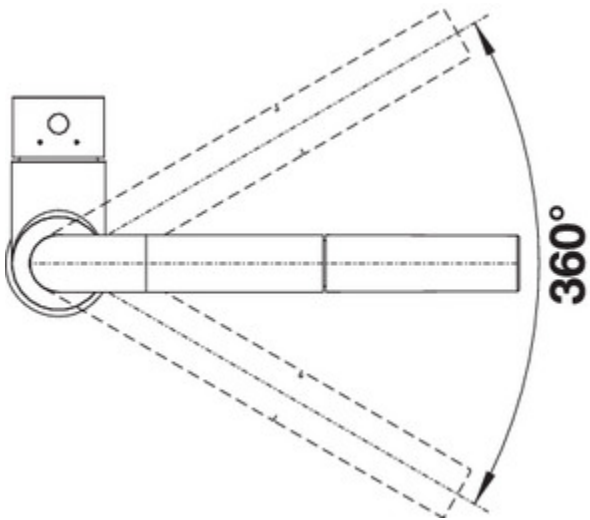

Colours

Available colours

chrome

metallic surface
Item No. 519810
High Pressure

Details

Side View

Swivelling

Scope of supply

- Single-lever mixer tap
- Spout can be swivelled by 360°
- Ø 35 mm tap hole required
- With ceramic disk cartridge
- Nylon-sheathed spray hose
- Flexible connector pipes, 350 mm long and 3/8" nut for particularly easy installation
- Serially with non-return valve and thus guaranteed against reflux in accordance with EN 1717