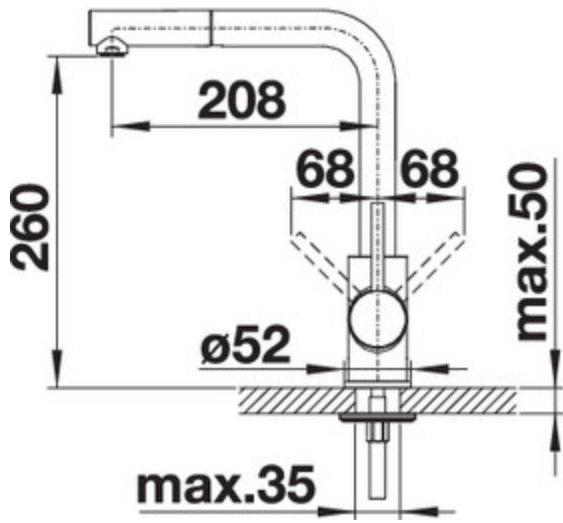

Colours

Available colours

chrome

metallic surface
Item No. 519810
High Pressure

Details

Side View

Swivelling

Scope of supply

- Single-lever mixer tap
- Spout can be swivelled by 360°
- Ø 35 mm tap hole required
- With ceramic disk cartridge
- Nylon-sheathed spray hose
- Flexible connector pipes, 350 mm long and 3/8" nut for particularly easy installation
- Serially with non-return valve and thus guaranteed against reflux in accordance with EN 1717